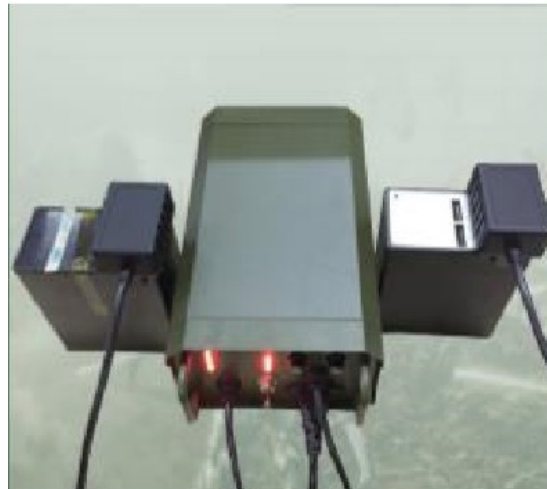

« Le Surena »  
5 quai Marcel Dassault  
92150 Suresnes  
Tél. : 04.76.31.22.87  
Fax : 04.76.31.23.01

DEPARTMENT : PRIMARY AND SECONDARY BATTERIES, CHARGERS, AC/DC AND DC/DC CONVERTERS

BATTERY CHARGER FOR BB 2590 Reference : 116287

Charger 2 smart channels  
Compatibility AC DC international

<u>Design :</u>	SF2590
<u>Input voltage :</u>	100-240V
<u>Output voltage :</u>	20V DC
<u>Charging current :</u>	(Ni-MH/Ni-Cd : 1.5A), (Li-ion : 2.0A)
<u>Maximum charge time :</u>	8 hours
<u>Type of charged batteries :</u>	BB-390/U (Ni-MH), BB-590/U (Ni-Cd), BB2590 (Li-ion)
<u>Performance :</u>	0°C to 25°C > 80%, 25°C to 40°C > 92%
<u>Operating temperature range :</u>	0°C to 40 °C
<u>Storage temperature range :</u>	-40°C to 60°C
<u>Dimensions :</u>	L : 28.5, width : 16.5, H : 11cm
<u>Weight :</u>	2.5 kg